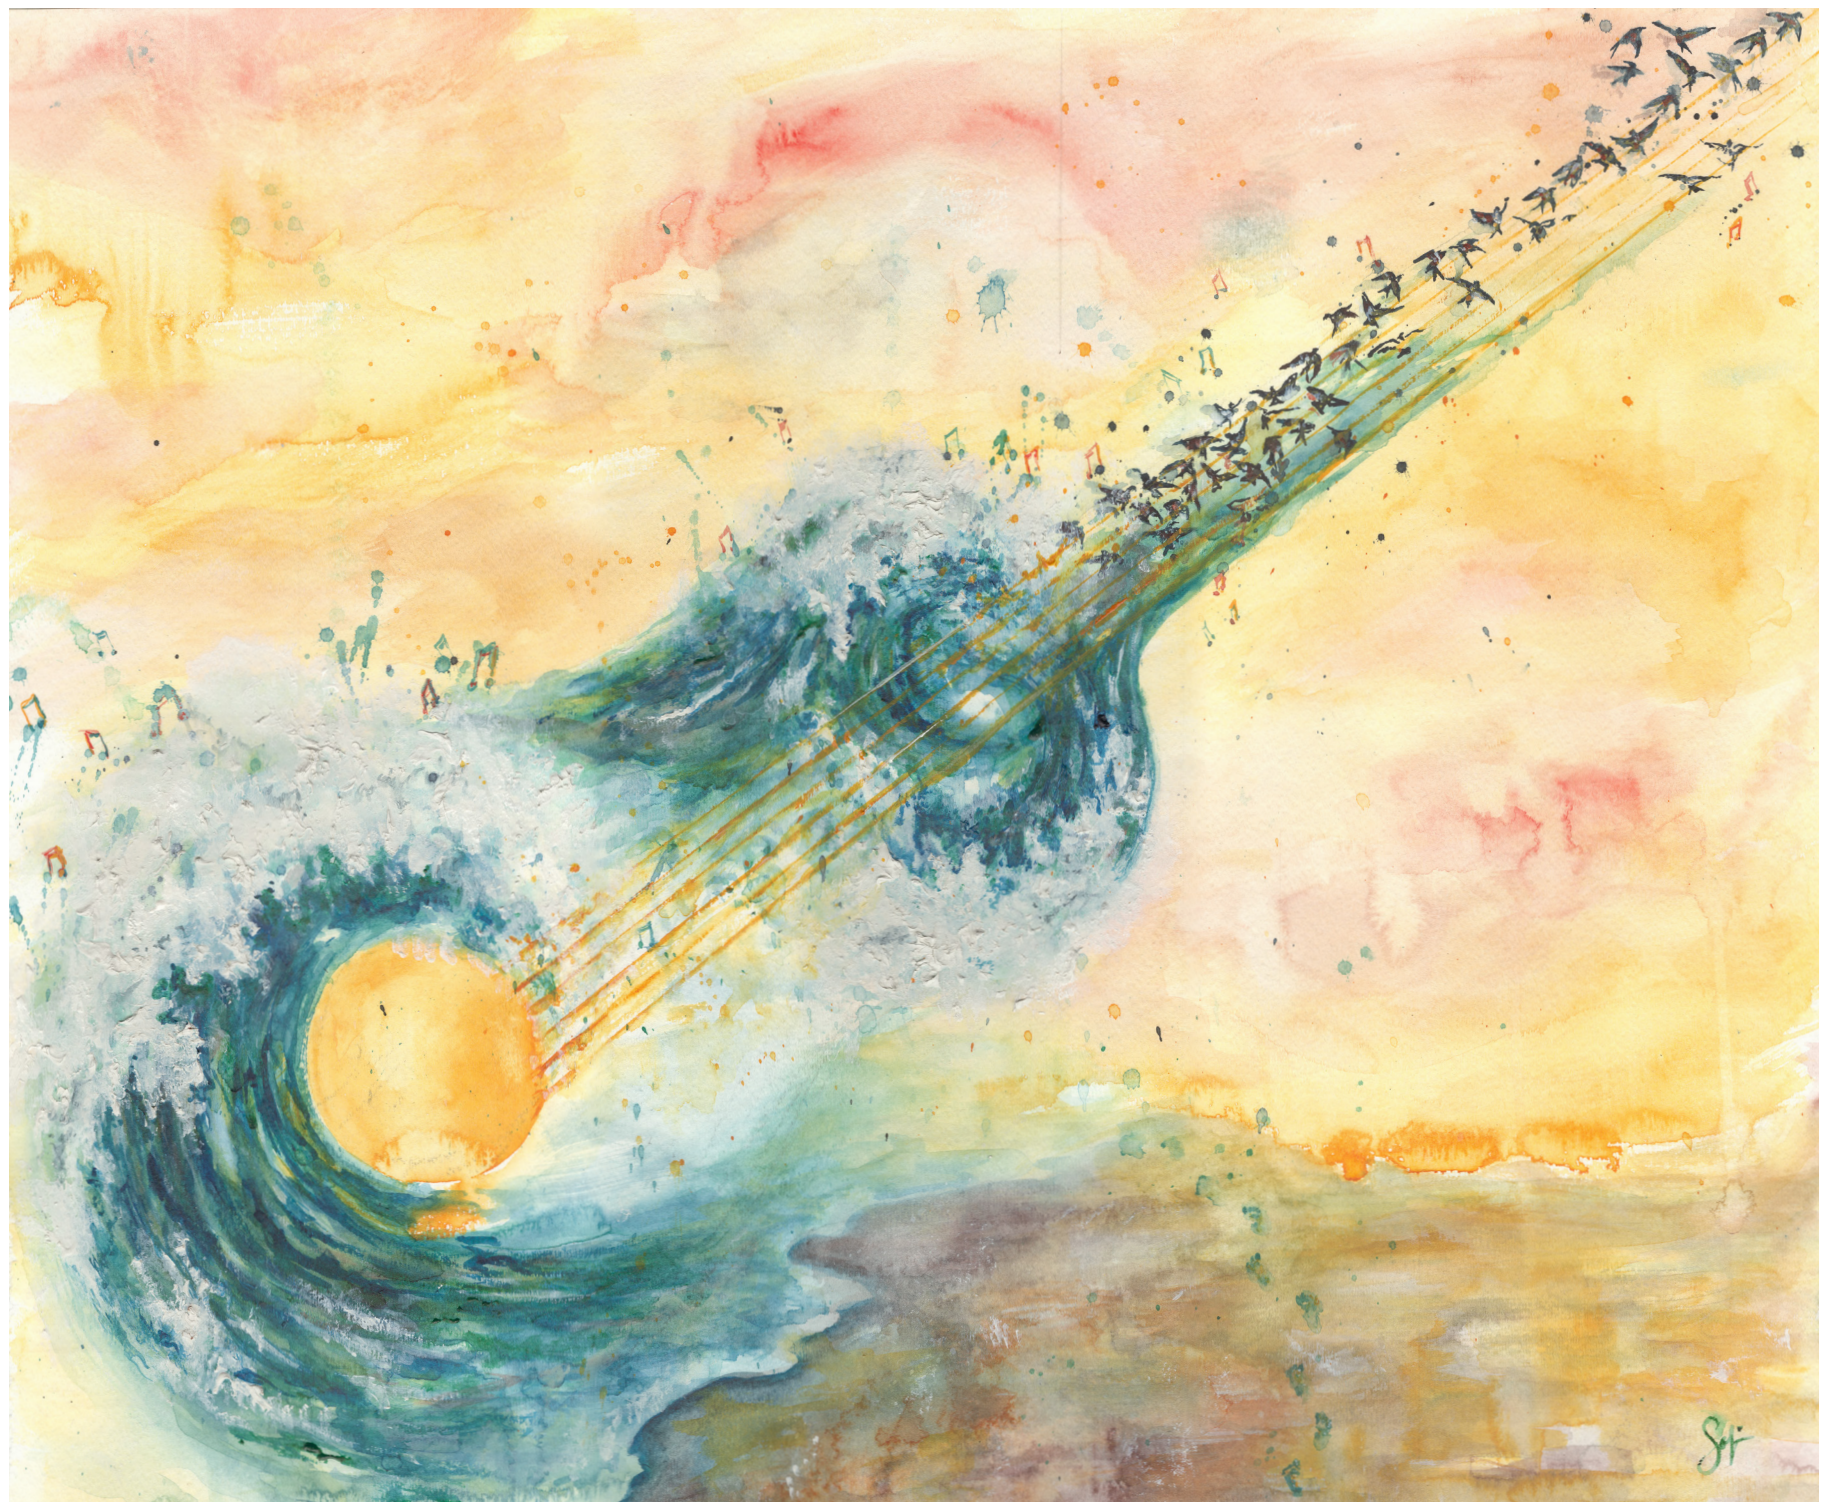

Jeremy Bieber

Hope and Possibility

SF

Compositions by Jeremy Bieber, Beartrax Music ASCAP

Produced, recorded, and mixed by Jeremy Bieber  
Mastered by Brian Schwab

6 and 12-string acoustic guitars, baritone guitar  
and ukulele played by Jeremy Bieber

A man wearing a dark hat, sunglasses, a dark jacket, and dark pants is walking barefoot on a wet, reflective surface under a pier. The pier consists of a series of concrete pillars forming a long, narrow tunnel. The ocean is visible on either side, with waves crashing against the pillars. The sky is a mix of orange, red, and blue, suggesting a sunset or sunrise. The man's reflection is visible on the wet ground.

Rise 1  
Into The Wind 2  
Remember 3  
Over Here 4  
Aqueduct 5  
Gathering 6  
Spinning 7  
Braids 8  
Charm 9  
Caterpillar 10

11 Amuse  
12 Cascade  
13 Prairie  
14 Circle  
15 Parakeet  
16 Paper Boat  
17 Roadside  
18 Waiting  
19 Warm Tears  
20 Sanctuary